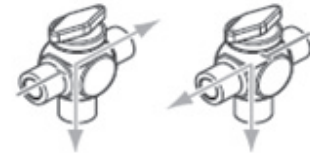

# EM-TECHNIK

Wet Process Valves - Series 6

PFA  
PVDF  
PP

EM-Technik Wet Process Valves		
Size	Series 6 Ball Valve	2-Way Ball Valve, FKM O-Ring
		FNPT
		Part Number
1/4"	PP	841101520
1/4"	PVDF	841101500
1/4"	PFA	841101540
1/2"	PP	841101530
1/2"	PVDF	841101510
1/2"	PFA	841101550

2-Way Ball Valve

3-Way Ball Valve  
L-Bore

EM-Technik Wet Process Valves		
Size	Series 6 Ball Valve	3-Way Vert. Ball Valve, L-Bore, FKM O-Ring
		FNPT
		Part Number
1/4"	PP	841101570
1/4"	PVDF	841101560
1/4"	PFA	841101580

EM-Technik Wet Process Valves		
Size	Series 6 Ball Valve	3-Way Ball Valve, T-Bore, FKM O-Ring
		FNPT, FKM O-Ring
		Part Number
1/4"	PP	841101655
1/4"	PVDF	841101650
1/4"	PFA	841101690
1/2"	PP	841101665
1/2"	PVDF	841101660
1/2"	PFA	841101700