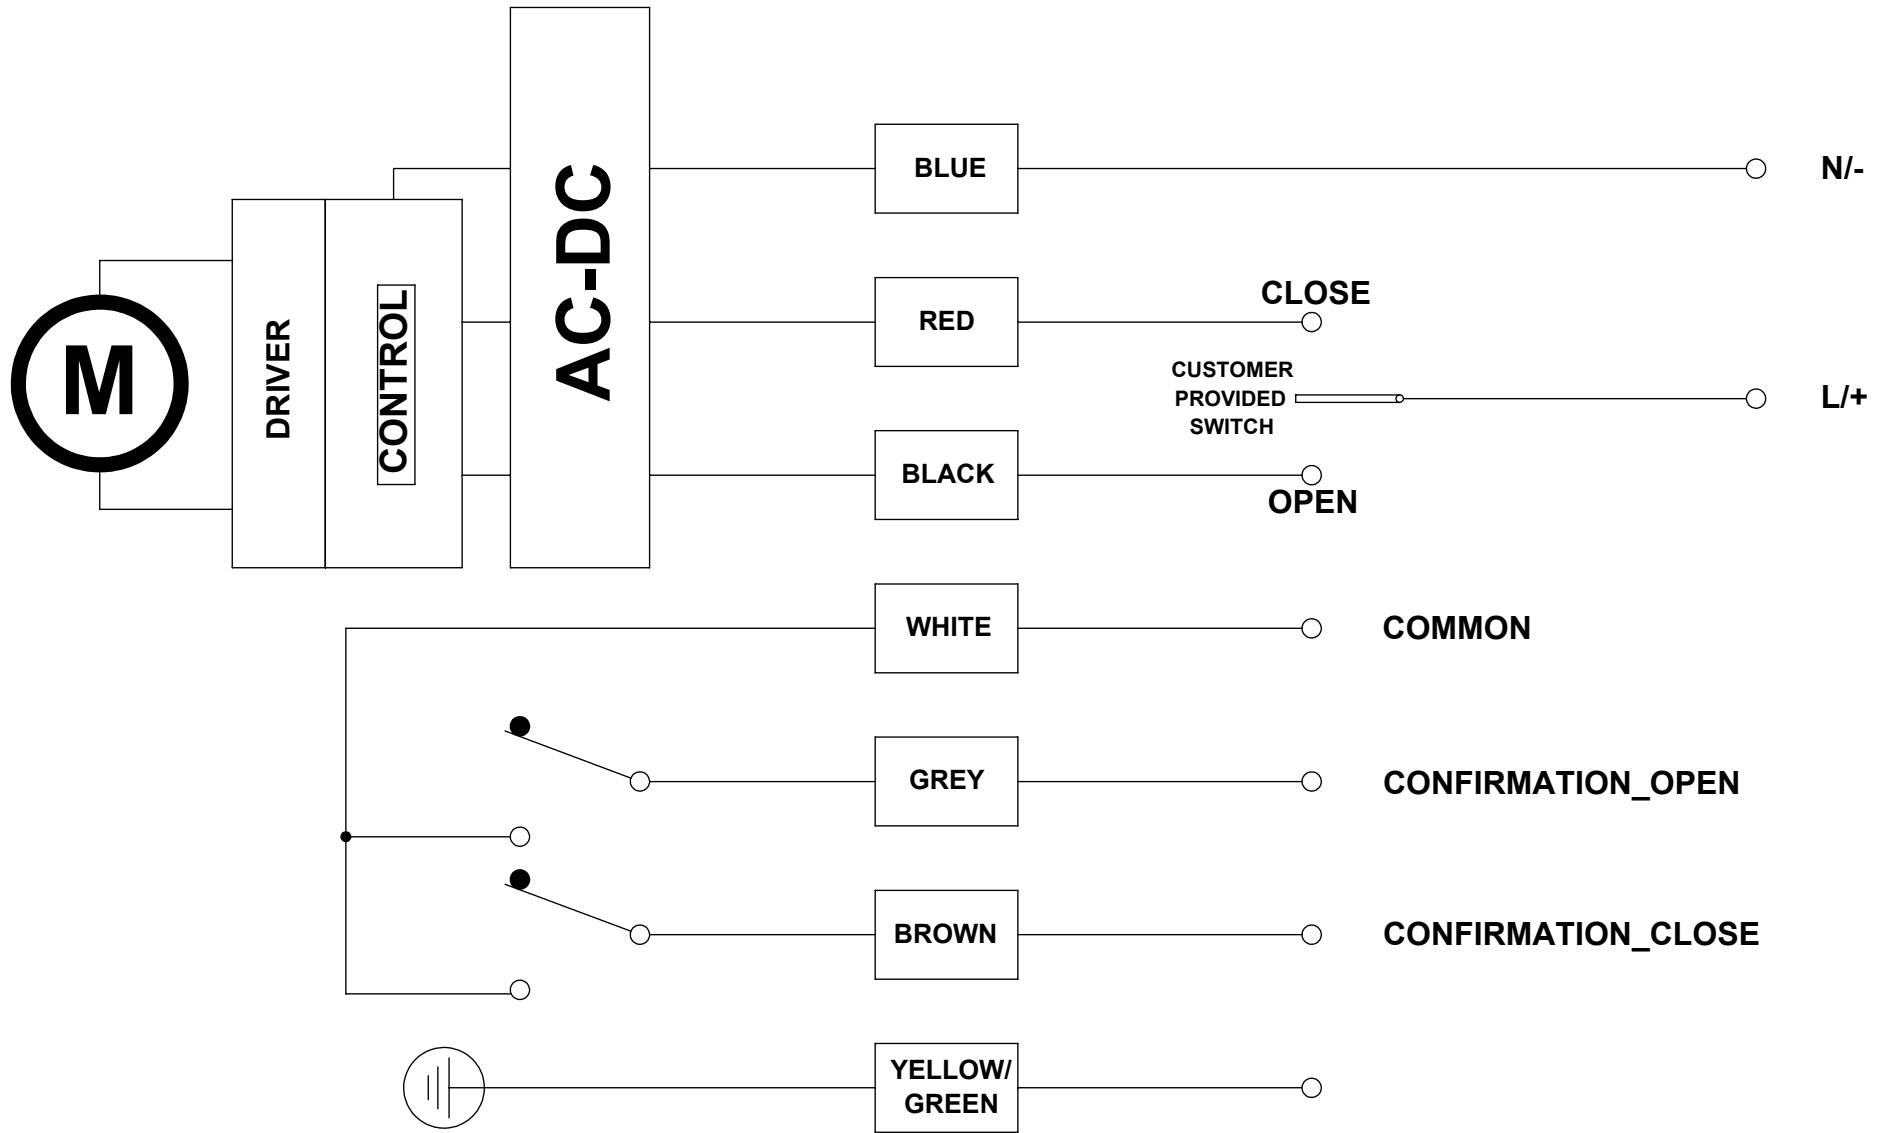

Series 19 BASIC ON/OFF Wiring Diagram

NOTES:

1. HEATER IS INTERNALLY WIRED & OPERATIONAL AS LONG AS ACTUATOR IS POWERED